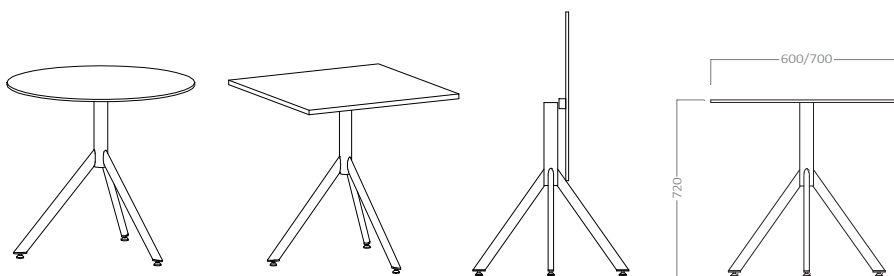

PRUE

PRUE 1

Low table with 19 mm melamine top. 3-spoke metal structure in white or black.

height	weight	vol.	boxes/pack
60x60	Ø60	70x70	Ø70

60x60	Ø60	70x70	Ø70
-------	-----	-------	-----

PRUE 2

High table with 19 mm melamine top. 3-spoke metal structure in white or black.

height	weight	vol.	boxes/pack
60x60	Ø60	70x70	Ø70

60x60	Ø60	70x70	Ø70
-------	-----	-------	-----

PRUE 3

Low folding table with 19 mm melamine top. Metal structure with 3 spokes in white or black.

height	weight	vol.	boxes/pack
60x60	Ø60	70x70	Ø70

60x60	Ø60	70x70	Ø70
-------	-----	-------	-----

PRUE

PRUE 4

Folding high table with 19 mm melamine top. Metal structure with 3 spokes in white or black.

height	weight	vol.	boxes/pack
60x60	Ø60	70x70	Ø70

OPTIONAL COMPLEMENTS

Melamine Table Top Other Finishes: white marble, black marble, cement

Compacmel Table Top Ø60 / 60x60

Compacmel Table Top Ø70 / 70x70

Other metal structure: aluminum, curry yellow, terracotta, green and blue