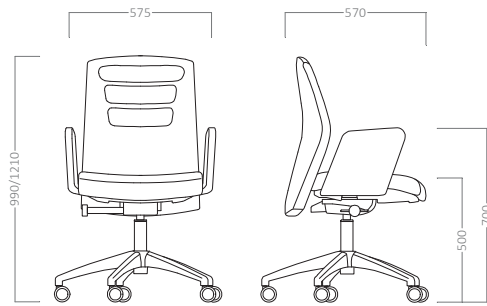

FLORA

FLORA A

High back chair and upholstered seat. Self-weighting 5-position syncro mechanism.
 Upholstered arms. Polished aluminum base with 65 mm diameter soft castors.

meters weight vol. chairs/pack

A	B	C	D	E

FLORA B

Medium back chair and upholstered seat. Self-weighting 5-position syncro mechanism.
 Upholstered arms. Polished aluminum base with 65 mm diameter soft castors.

meters weight vol. chairs/pack

A	B	C	D	E

FLORA P

Low back chair and upholstered seat. Upholstered arms. Chromed 4-spoke base

meters weight vol. chairs/pack

A	B	C	D	E

OPTIONAL COMPLEMENTS

Base Color black or white (A and B)

Fixed base 4 spokes Black or White Painted Aluminum (P)