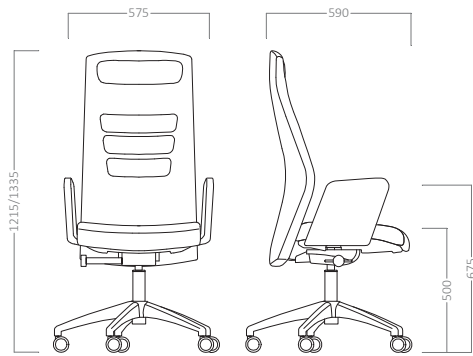

FLORA

FLORA A

High back chair and upholstered seat. Self-weighting 5-position syncro mechanism.
 Upholstered arms. Polished aluminum base with 65 mm diameter soft castors.

meters weight vol. chairs/pack

A	B	C	D	E

FLORA B

Medium back chair and upholstered seat. Self-weighting 5-position syncro mechanism.
 Upholstered arms. Polished aluminum base with 65 mm diameter soft castors.

meters weight vol. chairs/pack

A	B	C	D	E

FLORA P

Low back chair and upholstered seat. Upholstered arms. Chromed 4-spoke base

meters weight vol. chairs/pack

A	B	C	D	E

OPTIONAL COMPLEMENTS

Base Color black or white (A and B)

Fixed base 4 spokes Black or White Painted Aluminum (P)