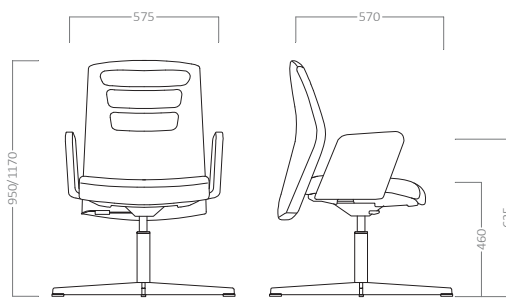

FLORA

FLORA A

High back chair and upholstered seat. Self-weighting 5-position syncro mechanism.
 Upholstered arms. Polished aluminum base with 65 mm diameter soft castors.

meters weight vol. chairs/pack

A	B	C	D	E

FLORA B

Medium back chair and upholstered seat. Self-weighting 5-position syncro mechanism.
 Upholstered arms. Polished aluminum base with 65 mm diameter soft castors.

meters weight vol. chairs/pack

A	B	C	D	E

FLORA P

Low back chair and upholstered seat. Upholstered arms. Chromed 4-spoke base

meters weight vol. chairs/pack

A	B	C	D	E

OPTIONAL COMPLEMENTS

Base Color black or white (A and B)

Fixed base 4 spokes Black or White Painted Aluminum (P)