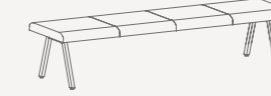

Nora 4

W:2000 H:450 D:570

Banco de espera de 4 plazas con asiento fabricado en contrachapado tapizado. Estructura metálica.

4-seater waiting bench with seat made of upholstered plywood. Metal structure.