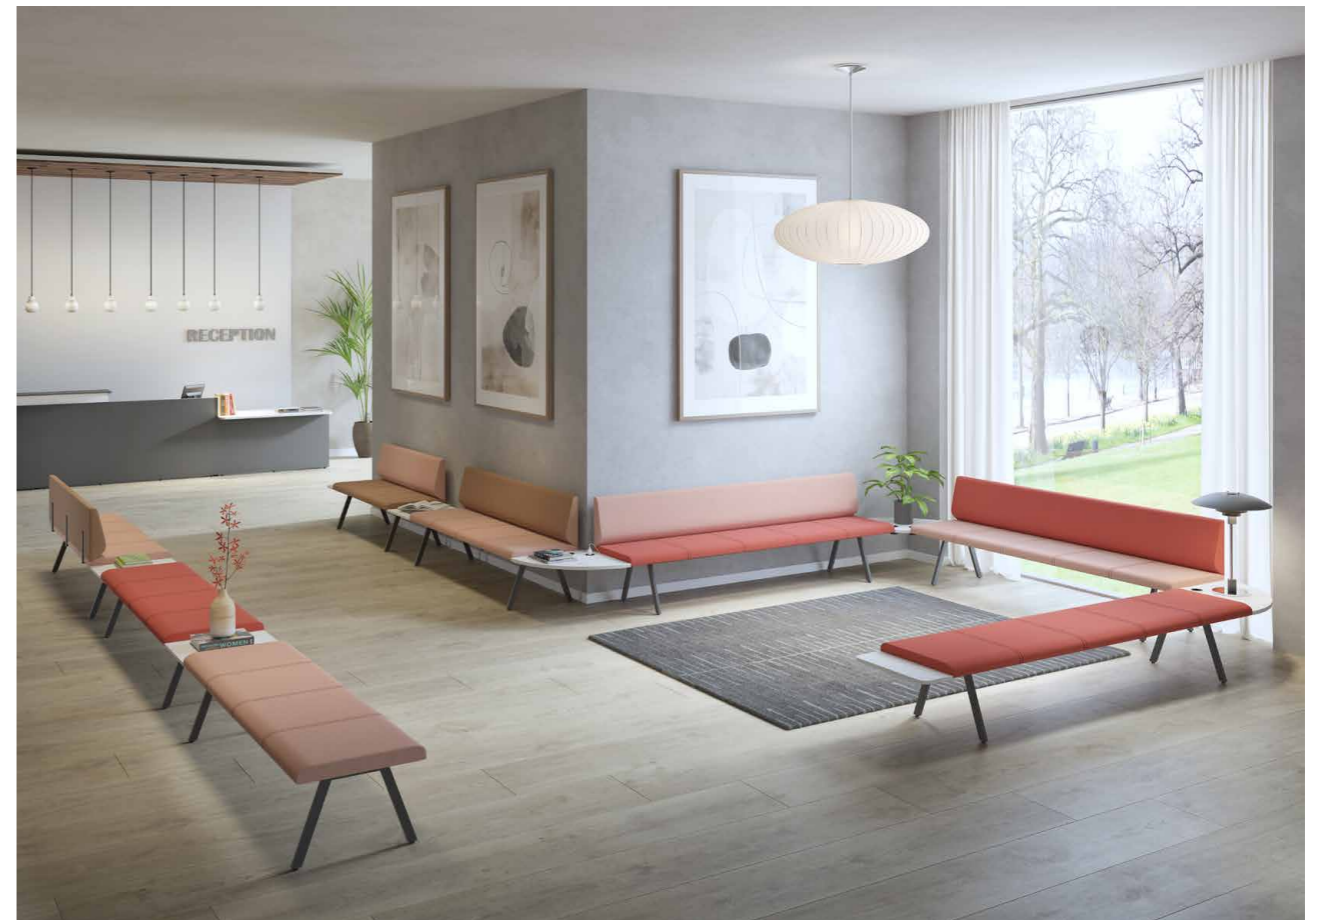

Una colección versátil de bancos que combina líneas limpias con una ligereza visual, ofreciendo funcionalidad en una variedad de entornos.