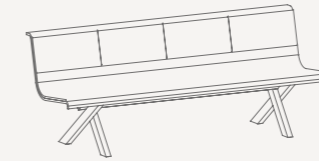

Dimensiones

Dimensions

Malory 3

W:1575 H:815 D:630

Banco monocarcasa 3 plazas fabricado en contachapado de haya de 15 mm. de espesor. Parte delantera con asiento y respaldo tapizado; resto estructura barnizada haya natural.

3-seater monoshell bench made of 15 mm beech plywood of thickness. Front part with upholstered seat and backrest; rest natural beech varnished structure.

Malory 4

W:1575 H:2100 D:630

Banco monocarcasa 4 plazas fabricado en contachapado de haya de 15 mm. de espesor. Parte delantera con asiento y respaldo tapizado; resto estructura barnizada haya natural.

4-seater monoshell bench made of 15 mm beech plywood of thickness. Front part with upholstered seat and backrest; rest natural beech varnished structure.

A collection of furniture that embodies timeless elegance, offering distinctive pieces for spaces of luxury and sophistication.